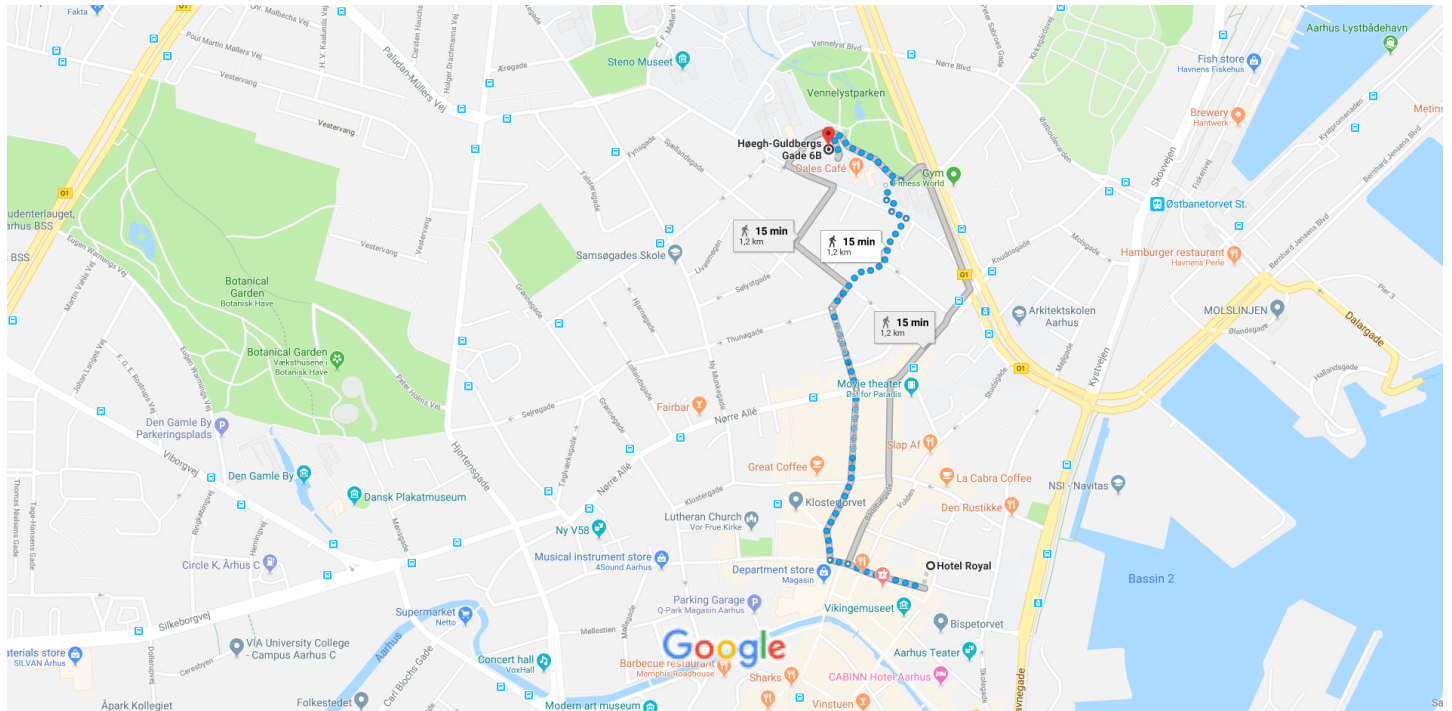

Hotel Royal, Store Torv 4, 8000 Aarhus to Høegh-Guldbergs Gade 6B, Aarhus

Walk 1.2 km, 15 min

Walk from Hotel Royal Aarhus to AIAS

Map data ©2019 Google 100 m

⚠ Use caution—walking directions may not always reflect real-world conditions

Hotel Royal

Store Torv 4, 8000 Aarhus

- ↑ 1. Head west on Store Torv toward Volden
140 m
- ↑ 2. Continue onto Lille Torv
31 m
- ↷ 3. Turn right onto Guldsmedgade
300 m
- ↑ 4. Continue onto Norsgade
150 m
- ↷ 5. Turn right onto Thunøgade
220 m
- ↶ 6. Turn left onto Høegh-Guldbergs Gade
29 m
- ↷ 7. Turn right
29 m
- ↷ 8. Turn right
27 m
- ↷ 9. Turn right
27 m
[i](#) Take the stairs
- ↶ 10. Sharp left
150 m

11. Turn left

 Destination will be on the right

50 m

Høegh-Guldbergs Gade 6B

8000 Aarhus

These directions are for planning purposes only. You may find that construction projects, traffic, weather, or other events may cause conditions to differ from the map results, and you should plan your route accordingly. You must obey all signs or notices regarding your route.